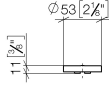

11 188 811

- with hot / cold marking
- for two-hole basin mixer

	Chrome	11 188 811-00
	Brushed Platinum	11 188 811-06
	Platinum	11 188 811-08
	Durabross (23kt Gold)	11 188 811-09
	Dark Chrome	11 188 811-19
	Brushed Durabross (23kt Gold)	11 188 811-28
	Brushed Dark Platinum	11 188 811-99

11 188 811

mm [inches]

11 188 811

Parts for other
finishes can be found
here: Brushed
Platinum